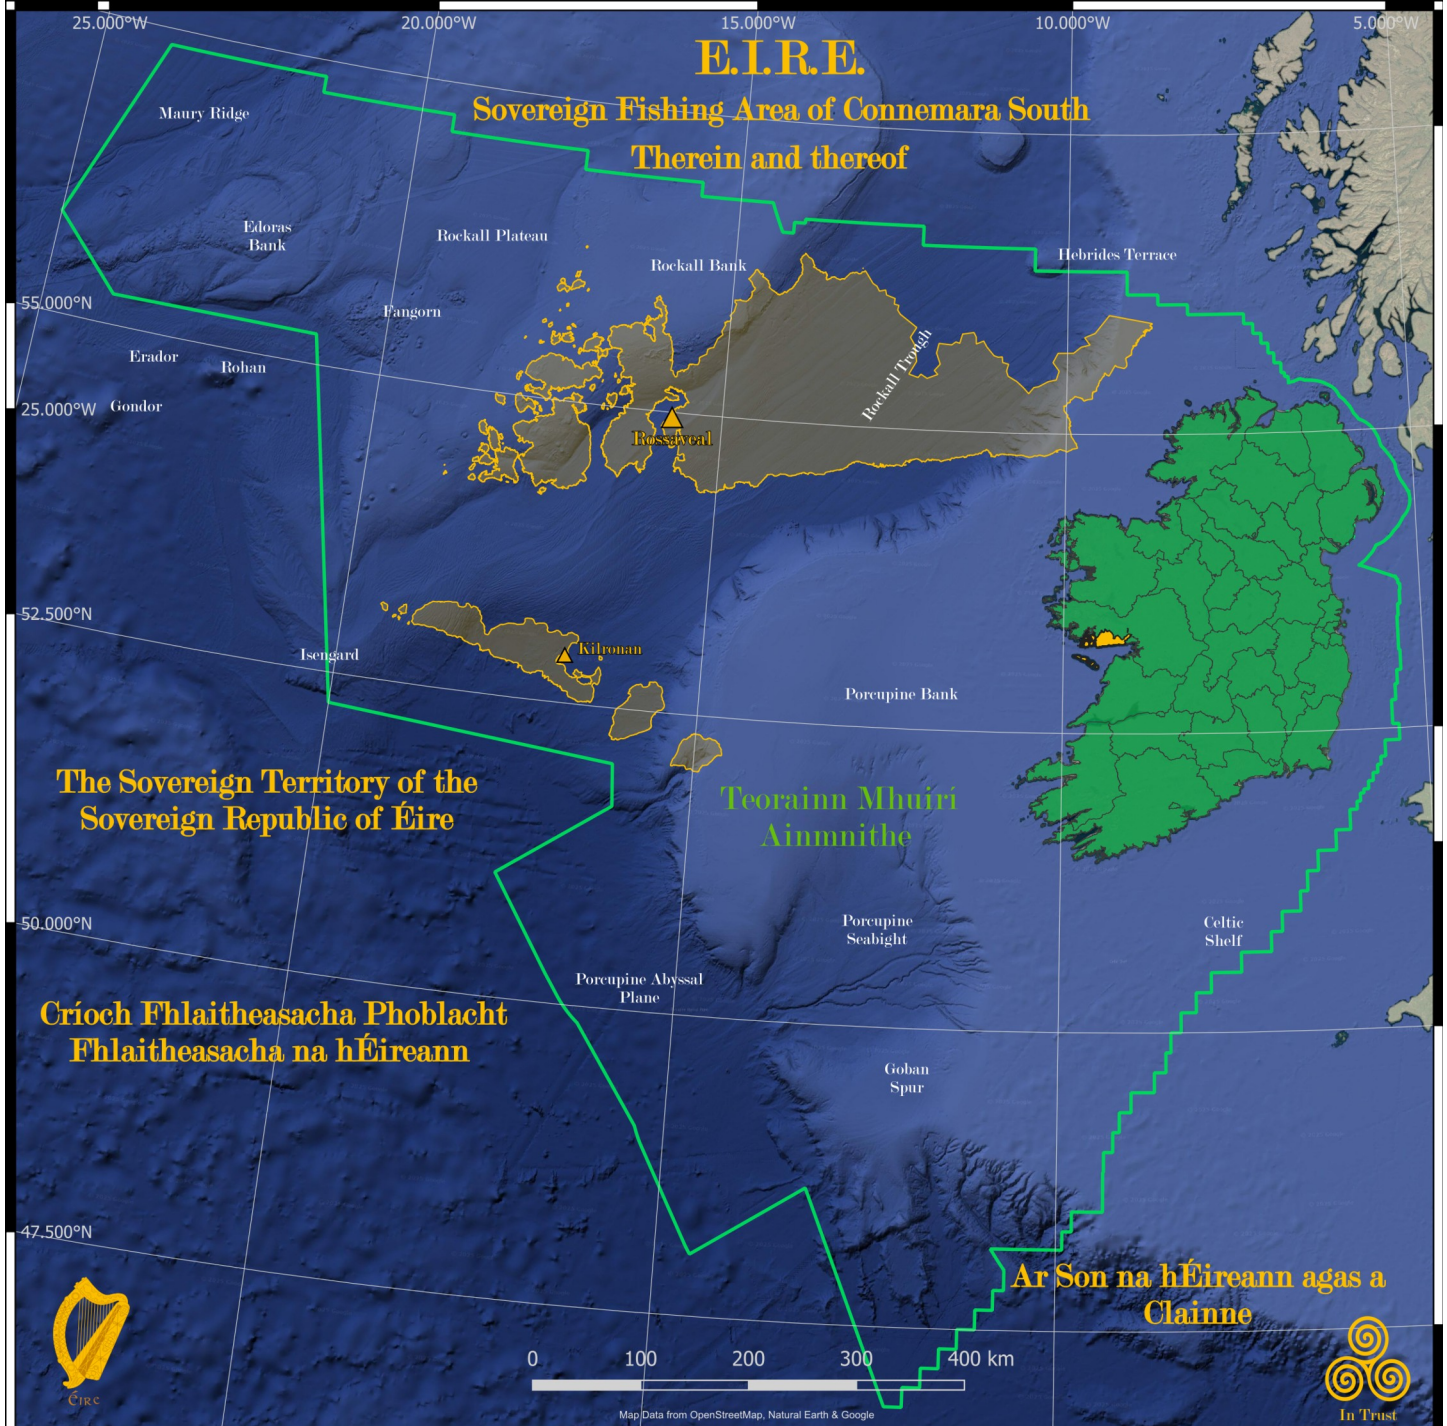

E.I.R.E.

**Sovereign Fishing Area of Connemara South
Therein and thereof**